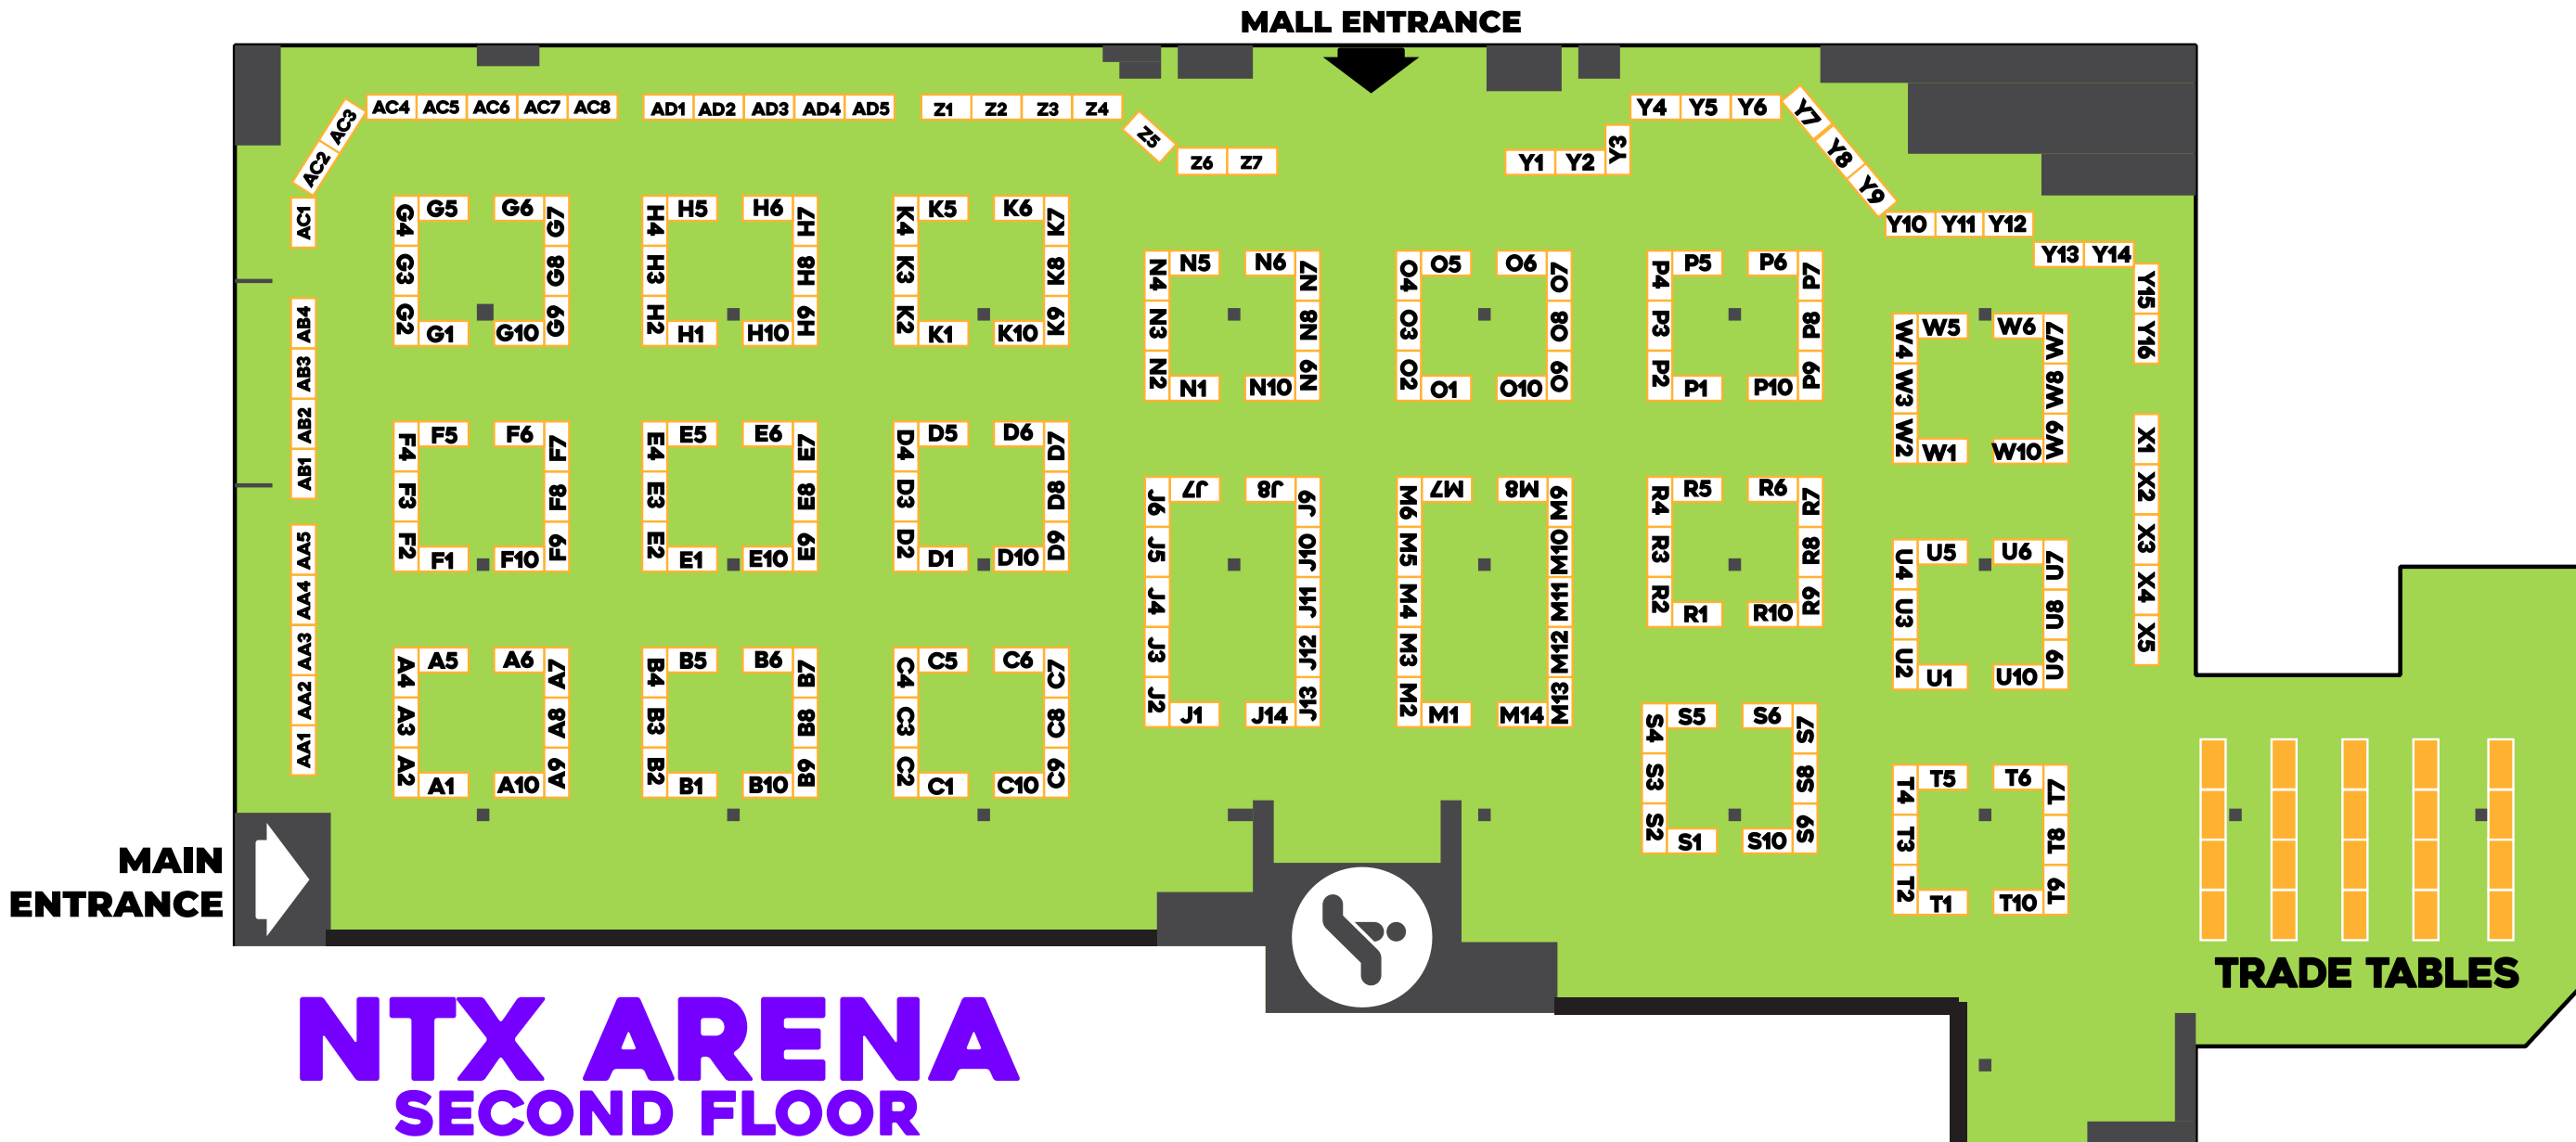

MAY 30TH, 2026
VIP: 10AM
GA: 11AM
EVENT ENDS: 6PM

MAY 30, 2026
TRAINER-CON
DALLAS

NTX ARENA
SECOND FLOOR

- | | | | | |
|---------------------------------|-----------------------------------|--|---|---------------------------------|
| A1 HONEYCOMB TCG | E6 POKEREALM01 | J11 DUDEDUO COLLECTIBLES | O8 MR MEOW MEOW TCG | U3 WILD STONES AND GOODS |
| A2 HONEYCOMB TCG | E7 POKEREALM01 | J12 DUDEDUO COLLECTIBLES | O9 MR MEOW MEOW TCG | U4 JOJO LEAGUE |
| A3 HONEYCOMB TCG | E8 POKEREALM01 | J13 DUDEDUO COLLECTIBLES | O10 DANYCOLLECTS | U5 SHADOW PUNCH |
| A4 HONEYCOMB TCG | E9 STATIONERY CHARMS | J14 DUDEDUO COLLECTIBLES | P1 FLEX COLLEX | U6 DRIXTRIPZ |
| A5 HONEYCOMB TCG | E10 STATIONERY CHARMS | K1 BERT / AMEDEO | P2 FLEX COLLEX | U7 I&J |
| A6 HONEYCOMB TCG | F1 POKEBOXBREAKS | K2 BERT / AMEDEO | P3 FLEX COLLEX | U8 CAMDEN LEMOND |
| A7 HONEYCOMB TCG | F2 POKEBOXBREAKS | K3 BERT / AMEDEO | P4 FLEX COLLEX | U9 SAYEEF HUQ |
| A8 HONEYCOMB TCG | F3 CJNARUTO777 | K4 BERT / AMEDEO | P5 JT'S CARD LAB | U10 NEVASI |
| A9 HONEYCOMB TCG | F4 PRIORITY RESERVE | K5 BERT / AMEDEO | P6 JACOB HELTON | W1 TCFCOLLECTS |
| A10 HONEYCOMB TCG | F5 PRIORITY RESERVE | K6 DNT COLLECTIBLES | P7 JACOB HELTON | W2 S&P FAVA DESIGNS |
| B1 FOMOTABLES | F6 PRIORITY RESERVE | K7 THE CARD PLUG | P8 SPECTRE COLLECTIVE LLC | W3 PEPTOSHOP |
| B2 FOMOTABLES | F7 PRIORITY RESERVE | K8 THE CARD PLUG | P9 SPECTRE COLLECTIVE LLC | W4 MARWAN KAMAL |
| B3 FOMOTABLES | F8 PRIORITY RESERVE | K9 THE CARD PLUG | P10 BRANDON MARLOW | W5 DESTRUCTOGIRL |
| B4 FOMOTABLES | F9 PRIORITY RESERVE | K10 SKI RIPS | R1 KATE | W6 TANG'S HOC |
| B5 FOMOTABLES | F10 PRIORITY RESERVE | M1 THE HIT STOP | R2 KATE | W7 HITMONHITS |
| B6 FOMOTABLES | G1 NIGHTSHADE_COLLECTIONS | M2 COLLECTING WITH CHICO | R3 DENALI MARKET | W8 ERIK VENTURA |
| B7 FOMOTABLES | G2 POKEJOURNEY101 | M3 SHINY CARDBOARD COLLECTIBLES | R4 DENALI MARKET | W9 ERIK VENTURA |
| B8 FOMOTABLES | G3 POKEJOURNEY101 | M4 SHINY CARDBOARD COLLECTIBLES | R5 AJCOLLECTSTX | W10 PRIORITY RESERVE |
| B9 FOMOTABLES | G4 POKEJOURNEY102 | M5 PALLET TOWN GAMES | R6 SARA HOPE | X1 FAIR TRADE CARDS |
| B10 FOMOTABLES | G5 DAVID KADARI | M6 PALLET TOWN GAMES | R7 SARA HOPE | X2 FAIR TRADE CARDS |
| C1 EL POKEMEX | G6 NILOS.EXCLUSIVES | M7 PALLET TOWN GAMES | R8 SWITCH COLLECTIBLES | X3 MILTONS COLLECTIBLES |
| C2 EL POKEMEX | G7 UNTAPPED CARD VAULT | M8 MACPOKE LEGACY | R9 SWITCH COLLECTIBLES | X4 MILTONS COLLECTIBLES |
| C3 EL POKEMEX | G8 UNTAPPED CARD VAULT | M9 DDTCG26 | R10 SHINY_CARDBOARDS | X5 MILTONS COLLECTIBLES |
| C4 EL POKEMEX | G9 YBY | M10 DDTCG26 | S1 MAGUMI | Y1 C&G COLLECTIBLES |
| C5 EL POKEMEX | G10 NIGHTSHADE_COLLECTIONS | M11 DTOWN.TCG | S2 MAGUMI | Y2 PRIORITY RESERVE |
| C6 EL POKEMEX | H1 SIMPLICITY ESPORTS | M12 THE HIT STOP | S3 KERO'S CRAFTS | Y3 PRIORITY RESERVE |
| C7 EL POKEMEX | H2 SIMPLICITY ESPORTS | M13 THE HIT STOP | S4 AKCVault | Y4 IVAN MALDONADO |
| C8 EL POKEMEX | H3 SIMPLICITY ESPORTS | M14 THE HIT STOP | S5 MQ COLLECTS | Y5 IVAN MALDONADO |
| C9 EL POKEMEX | H4 WATERBOYS | N1 TOYPORTALSHOP | S6 ARIA TERRARIUM | Y6 IVAN MALDONADO |
| C10 EL POKEMEX | H5 WATERBOYS | N2 TOYPORTALSHOP | S7 PRIORITY RESERVE | Y7 PRIORITY RESERVE |
| D1 THE FORGOTTEN RARITY | H6 202 COLLECTIBLES | N3 MY CARD HOBBY | S8 PRIORITY RESERVE | Y8 PRIORITY RESERVE |
| D2 THE FORGOTTEN RARITY | H7 MOONLITSPRINGTCG | N4 SLIMEBOT TCG LLC | S9 MOONFOILTRADINGCO | Y9 PRIORITY RESERVE |
| D3 THE FORGOTTEN RARITY | H8 MOONLITSPRINGTCG | N5 SLIMEBOT TCG LLC | S10 MOONFOILTRADINGCO | Y10 PRIORITY RESERVE |
| D4 THE FORGOTTEN RARITY | H9 FIRE TYPE TRADING | N6 SLIMEBOT TCG LLC | T1 TRIPLE THREAT CARDS AND GAMES | Y11 PRIORITY RESERVE |
| D5 THE FORGOTTEN RARITY | H10 FIRE TYPE TRADING | N7 SLIMEBOT TCG LLC | T2 VAULTED VALUE | Y12 PRIORITY RESERVE |
| D6 THE FORGOTTEN RARITY | J1 DUDEDUO COLLECTIBLES | N8 SLIMEBOT TCG LLC | T3 SAMANTHA HEJL | Y13 PRIORITY RESERVE |
| D7 THE FORGOTTEN RARITY | J2 DUDEDUO COLLECTIBLES | N9 CRIMSON CITY COLLECTIBLES | T4 HOLONOVATCG | Y14 PRIORITY RESERVE |
| D8 THE FORGOTTEN RARITY | J3 DUDEDUO COLLECTIBLES | N10 CRIMSON CITY COLLECTIBLES | T5 TXPOKESTEAL | Y15 PRIORITY RESERVE |
| D9 THE FORGOTTEN RARITY | J4 DUDEDUO COLLECTIBLES | O1 DELUXETCG | T6 JACKATTACK TCG | Y16 LUCKYDARUMA.TCG |
| D10 THE FORGOTTEN RARITY | J5 DUDEDUO COLLECTIBLES | O2 DELUXETCG | T7 SOPHIA CEBALLOS | Z1 C&G COLLECTIBLES |
| E1 TEENY ARTISTA | J6 DUDEDUO COLLECTIBLES | O3 ZACHARY BOYCE | T8 CATHERINE OZOWSKI | Z2 CUZZO COLLECTS |
| E2 JADE CHIBI CREATIONS | J7 DUDEDUO COLLECTIBLES | O4 C&G COLLECTIBLES | T9 POP ZINNIA | Z3 SHOPKRAYZEE |
| E3 YUNORIUM | J8 DUDEDUO COLLECTIBLES | O5 C&G COLLECTIBLES | T10 GREENGO GRAILS | Z4 SHOPKRAYZEE |
| E4 BLANK TAMVAS | J9 DUDEDUO COLLECTIBLES | O6 MR MEOW MEOW TCG | U1 WEEB WONDERS | Z5 SHOPKRAYZEE |
| E5 BLANK TAMVAS | J10 DUDEDUO COLLECTIBLES | O7 MR MEOW MEOW TCG | U2 OKAMI COLLECTIBLES | Z6 C&G COLLECTIBLES |
| | | | | Z7 C&G COLLECTIBLES |